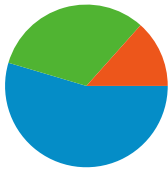

### Site Usage

 **100,173** Visits

 **53.87%** Bounce Rate

 **396,375** Pageviews

 **00:01:50** Avg. Time on Site

 **3.96** Pages/Visit

 **77.16%** % New Visits

### Traffic Sources Overview

- Search Engines**  
54,689.00 (54.59%)
- Referring Sites**  
32,058.00 (32.00%)
- Direct Traffic**  
13,426.00 (13.40%)